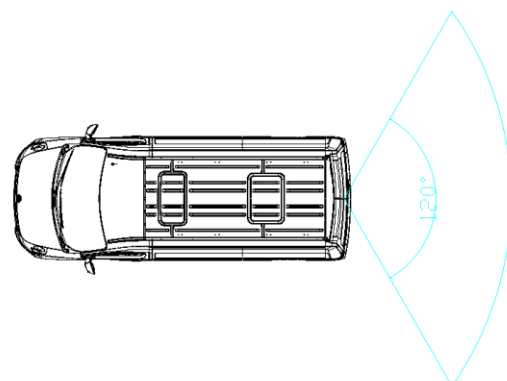

Camera horizontal viewing angle:
120°