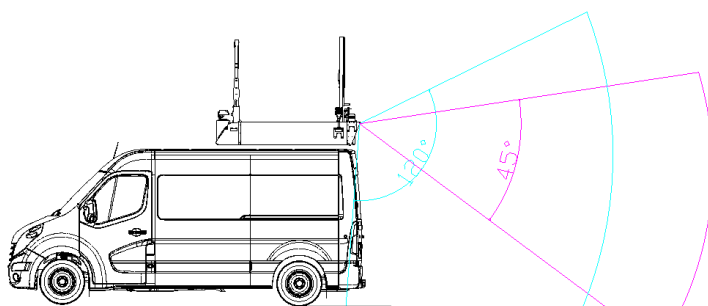

## Video kit option

For VMP and roof systems

Guidance lines on near vision camera

Video compatible Graphic panel  
3 video inputs RCA plug /Cinch.

Video format PAL (25 frames/second)

This option is available for each new VMP model.

**MERCURA offers a video system including 2 rear view cameras for response vehicles equipped with roof signalling systems.**

- Ensures visibility at the rear of vehicle to secure the workers intervention
- **Distant vision:** to identify road users approaching the intervention vehicle
- **Near vision:** to protect workers or pedestrians outside the vehicle
- Night vision

### Rear view dual camera

**Sensor:** 1/4 Sharp CCD

**Resolution:**

Focal 1: 2.5 mm provides the ideal wide angle view of the rear of the vehicle. The angle of view is 120 ° enables visibility of both sides of the truck.

N: 510 × 492 pixels

Focal 2: 8 mm provides a greater depth of field ideal for viewing vehicles in the distance. The viewing angle is 45 ° which provides a better view of distant details.  
 P: 500 × 582 pixels.